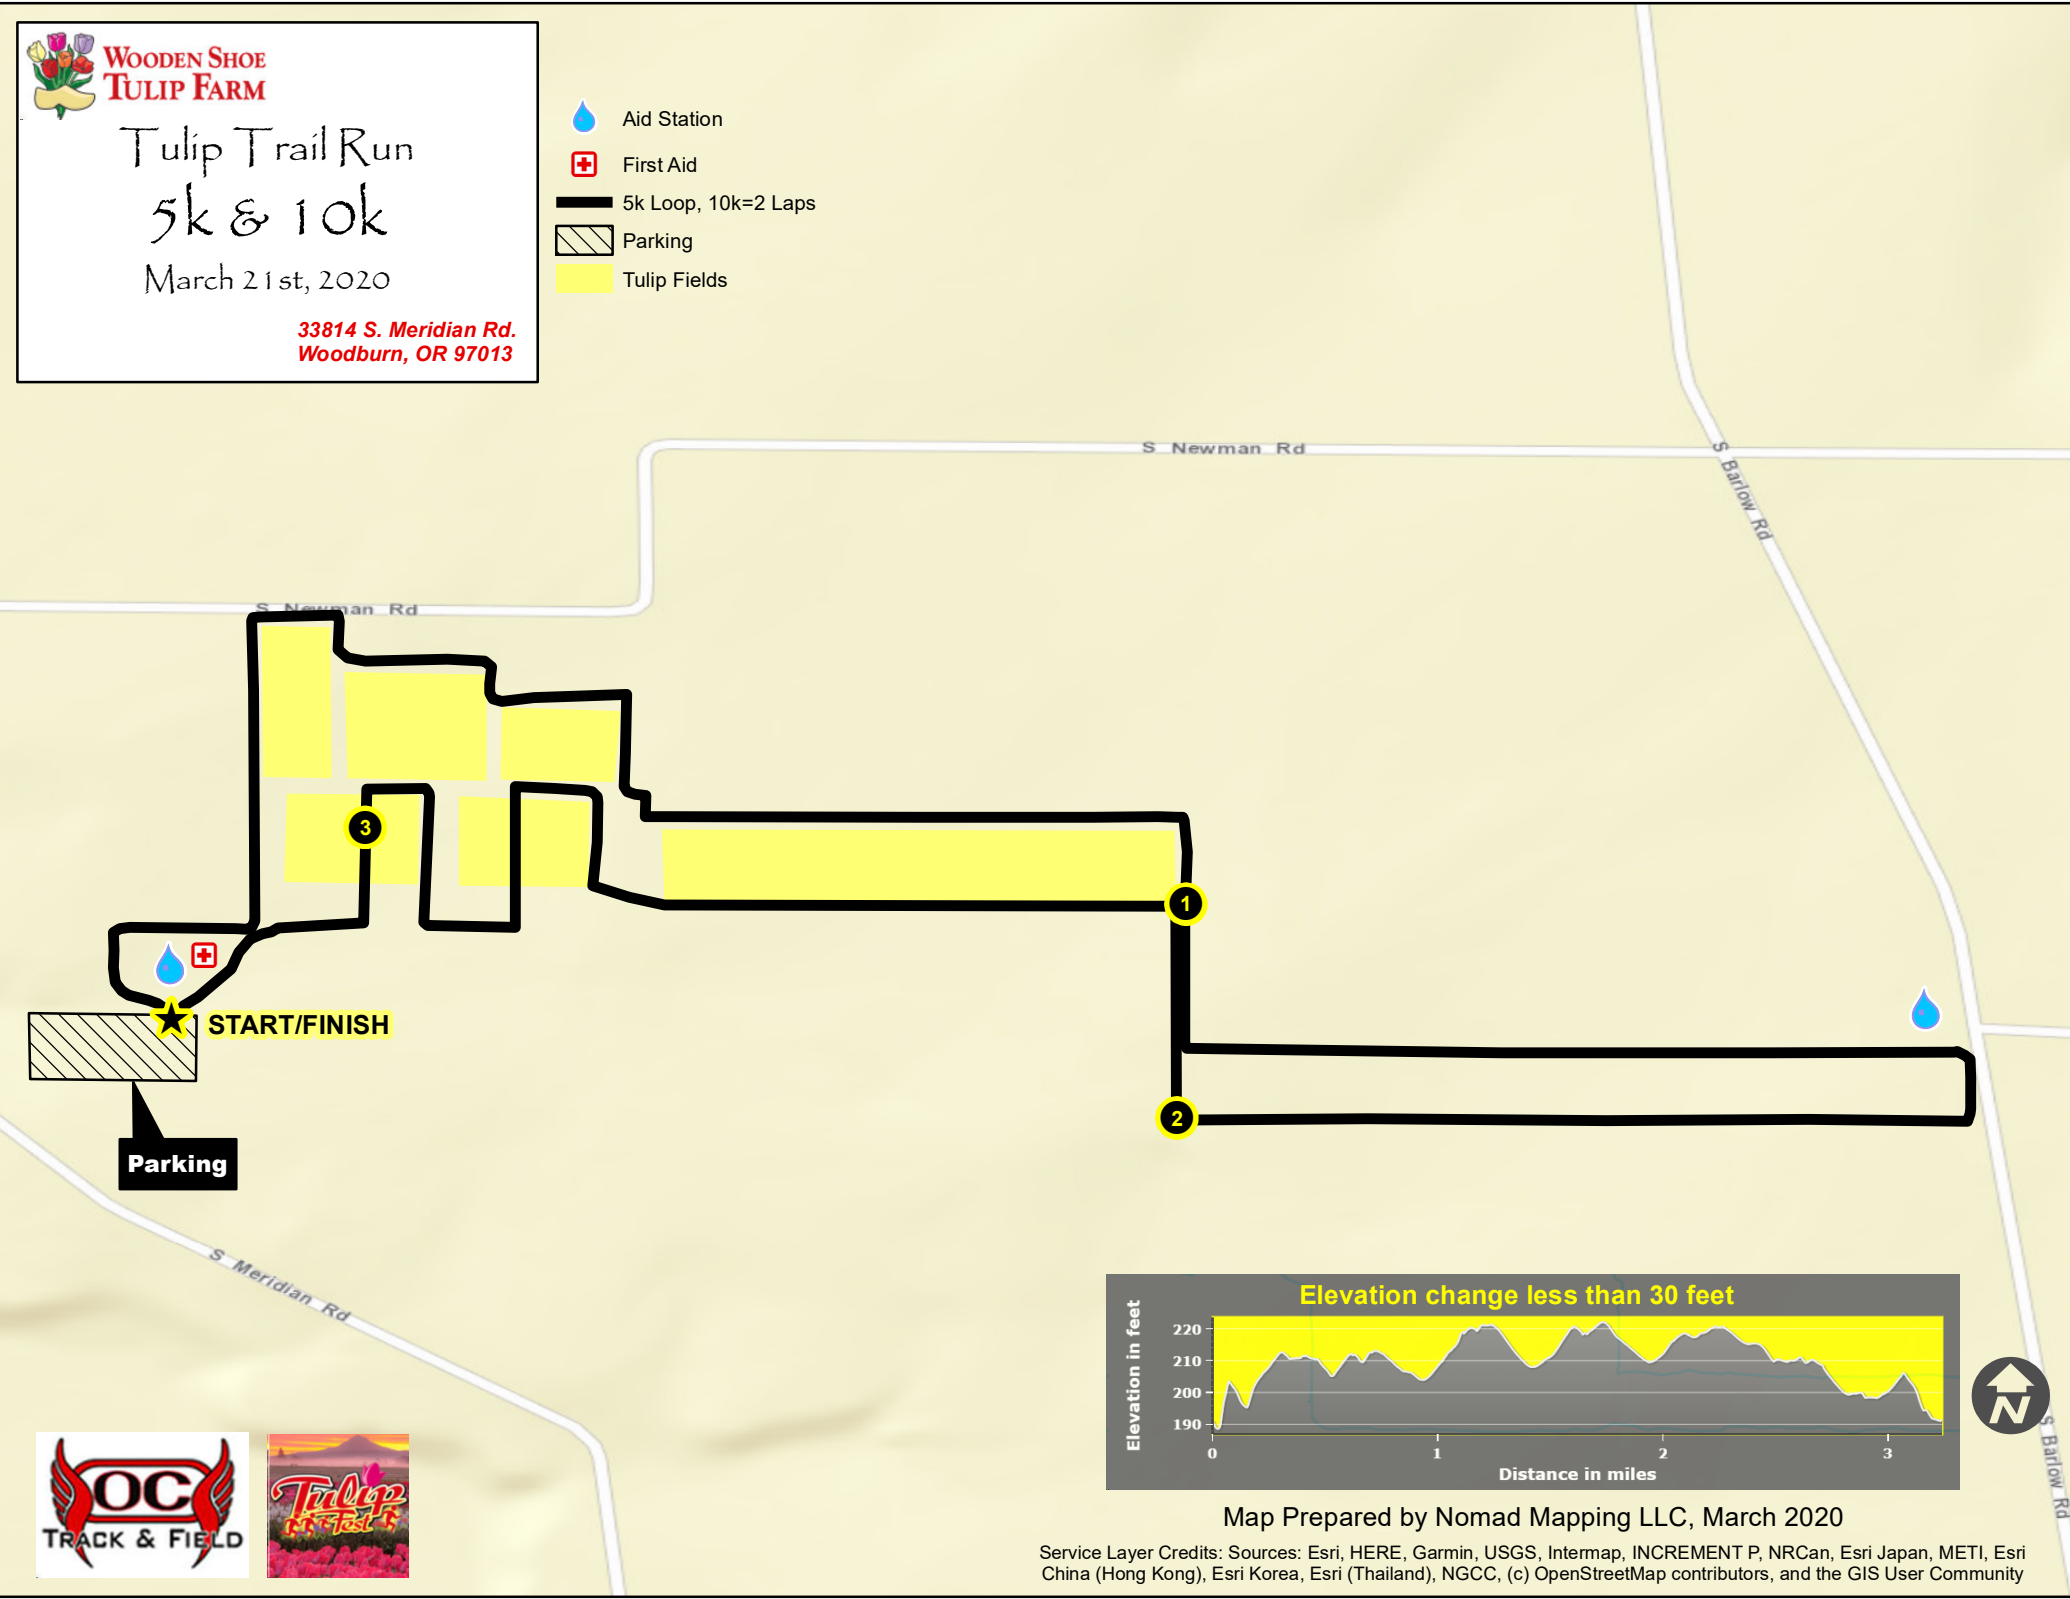

**WOODEN SHOE  
TULIP FARM**

# Tulip Trail Run

## 5k & 10k

March 21st, 2020

**33814 S. Meridian Rd.  
Woodburn, OR 97013**

-  Aid Station
-  First Aid
-  5k Loop, 10k=2 Laps
-  Parking
-  Tulip Fields

Map Prepared by Nomad Mapping LLC, March 2020

Service Layer Credits: Sources: Esri, HERE, Garmin, USGS, Intermap, INCREMENT P, NRCan, Esri Japan, METI, Esri China (Hong Kong), Esri Korea, Esri (Thailand), NGCC, (c) OpenStreetMap contributors, and the GIS User Community