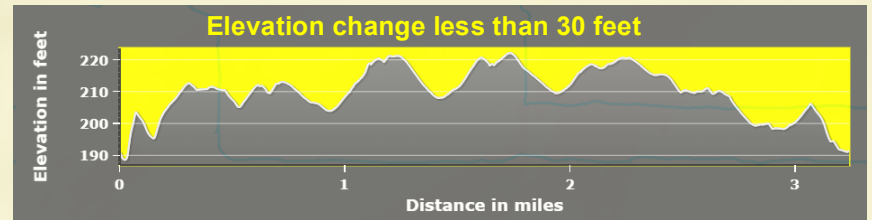

## 5k & 10k

March 21st, 2020

**33814 S. Meridian Rd.  
Woodburn, OR 97013**

-  Aid Station
-  First Aid
-  5k Loop, 10k=2 Laps
-  Parking
-  Tulip Fields

Map Prepared by Nomad Mapping LLC, March 2020

Service Layer Credits: Sources: Esri, HERE, Garmin, USGS, Intermap, INCREMENT P, NRCan, Esri Japan, METI, Esri China (Hong Kong), Esri Korea, Esri (Thailand), NGCC, (c) OpenStreetMap contributors, and the GIS User Community